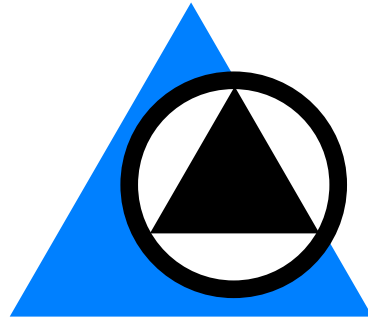

1:1 Square,
Shirt Logo, Window signage,
podium, general purpose

Century Gothic Font (bold)

1:3 Rectangle
Building signage, General Purpose

1:4 Rectangle
Building signage, General Purpose

1:6 Rectangle
Road marquee, letterhead

Font changed to Arial Narrow (bold) to show
bigger letters for this aspect ratio